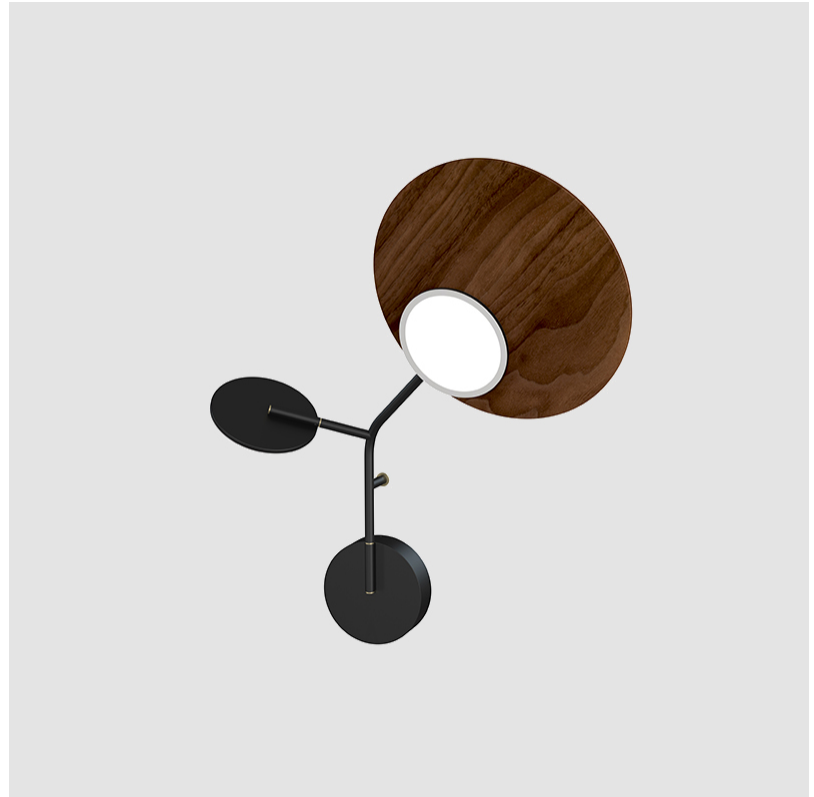

PROJECT	_____
TYPE	_____
SPECIFIER	_____
QUANTITY	_____
DATE	_____

BALLON SURFACE

D73031- _____ - _____
base number   Finish   Finish
                         Options   Options

1. To build a product code in our configurator select the specify button on the base model # product page
2. To build a manual product code on this datasheet choose from the options listed below in blue font and add the suffix to the base model #

GENERAL

Series: Ballon
Brand: Tunto
Division: Design
Mounting Type: Surface
Mounting Location: Wall
Subcategory: Ambient

PHYSICAL

Shape: Abstract
Length (mm): 410
Length (in): 16 1/8
Height (mm): 520
Height (in): 20 1/2
Light Distribution: Direct / Indirect
Diffuser: Opal
Fixture Finish: [WAL / OAK / BLK / WHI / GWI / GBK](#)
Holder Finish: [WHI / BLK / GWI / GBK](#)
Fixture Material: Wood

ELECTRICAL

Lamp Type: LED
Input Wattage (W): 11
Total Output Wattage (W): 9.1
Dimming: Non-Dimmable
Driver Included: Yes
Driver Location: Integrated
Driver Type: Constant Current - 120Vac
Driver Class: Class 2
Input Voltage (V): 120 - 277
Constant Current (mA): 500
Upon Request: (Not included - see components) Remote: 0-10Vdc dimming / Phase dimming @120Vac only / Non-dimming 120/277Vac

LED

Number of LEDs: 2
Color Temperature (°K): 3000
Max. Delivered Lumen (lm): 400
CRI: >90 CRI
Lamp Life (hrs): 50000

OPTICAL

RATINGS AND CERTIFICATIONS

Certified By: Certified for North American Standards
IP rating: IP20