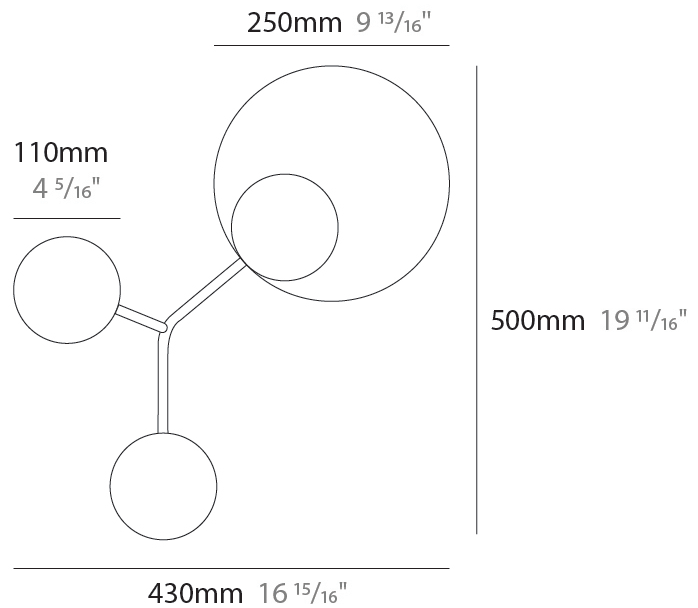

PROJECT	_____
TYPE	_____
SPECIFIER	_____
QUANTITY	_____
DATE	_____

BALLON SURFACE

D73031- _____ - _____
base number   Finish   Finish
                         Options   Options

1. To build a product code in our configurator select the specify button on the base model # product page
2. To build a manual product code on this datasheet choose from the options listed below in blue font and add the suffix to the base model #

GENERAL

Series: Ballon
Brand: Tunto
Division: Design
Mounting Type: Surface
Mounting Location: Wall
Subcategory: Ambient

PHYSICAL

Shape: Abstract
Length (mm): 410
Length (in): 16 1/8
Height (mm): 520
Height (in): 20 1/2
Light Distribution: Direct / Indirect
Diffuser: Opal
Fixture Finish: [WAL / OAK / BLK / WHI / GWI / GBK](#)
Holder Finish: [WHI / BLK / GWI / GBK](#)
Fixture Material: Wood

ELECTRICAL

Lamp Type: LED
Input Wattage (W): 11
Total Output Wattage (W): 9.1
Dimming: Non-Dimmable
Driver Included: Yes
Driver Location: Integrated
Driver Type: Constant Current - 120Vac
Driver Class: Class 2
Input Voltage (V): 120 - 277
Constant Current (mA): 500
Upon Request: (Not included - see components) Remote: 0-10Vdc dimming / Phase dimming @120Vac only / Non-dimming 120/277Vac

LED

Number of LEDs: 2
Color Temperature (°K): 3000
Max. Delivered Lumen (lm): 400
CRI: >90 CRI
Lamp Life (hrs): 50000

OPTICAL

RATINGS AND CERTIFICATIONS

Certified By: Certified for North American Standards
IP rating: IP20